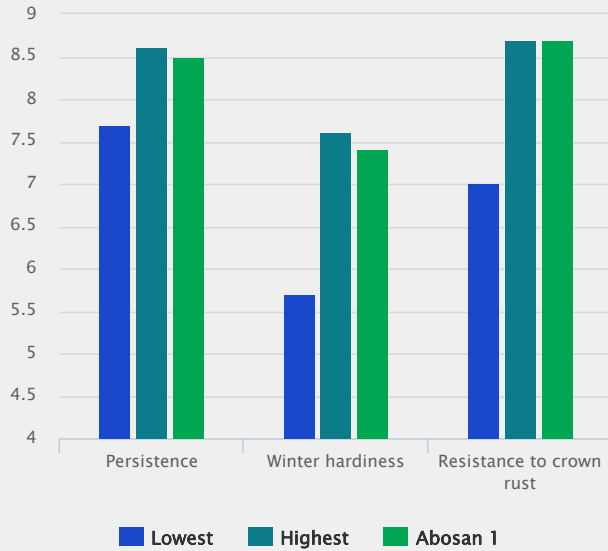

Specification and ratings

Scores per parameter

Source: Dutch recommended list, 2009

Y-axis: Scale 1-9, 9 = best